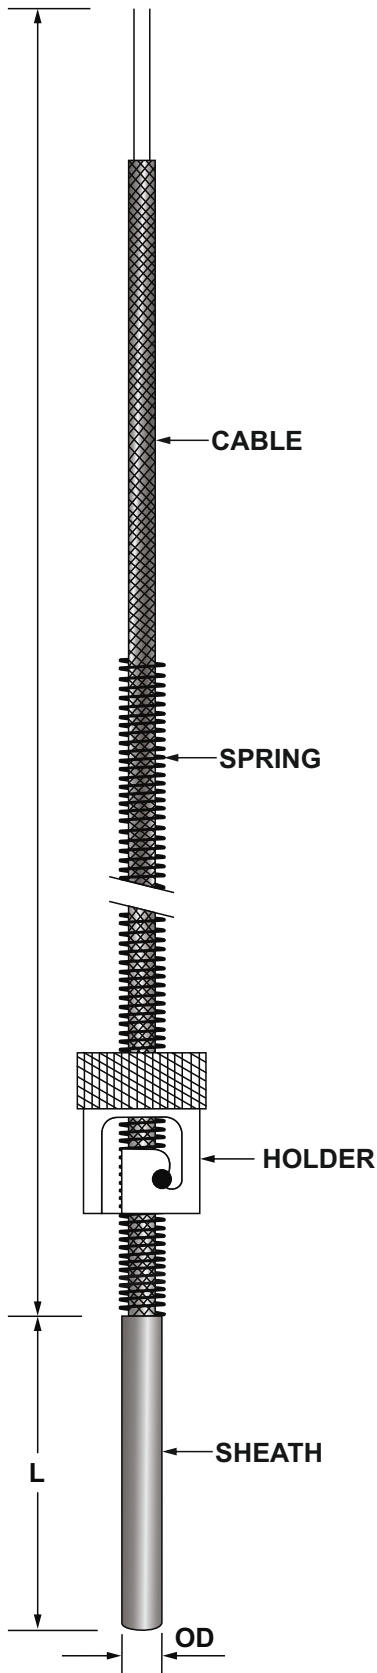

THERMOCOUPLE BAYONET (ADJUSTABLE)

BT - 03

Element	____	K	Chromel / Alumel
		J	Iron / Constantan
		O	Consult Factory
Junction	____	GN	Grounded
		UN	Ungrounded
Temp. Range	____	Specify	
Sheath Material	____	316	SS 316
		O	Consult Factory
Tip "OD"	____	3	3mm
		4.7	4.7mm
		6	6mm
		O	Consult Factory
Tip "L"	____	Specify	
Holder (ID)	____	A	1/2"
		B	16mm
		O	Consult Factory
Type of Cable	____	A	PTFE / PTFE
		B	FG / FG / SSB
		O	Consult Factory
Length of Cable	____	Specify	
Termination	____	Refer Termination Styles Sheet	

Process Precision Instruments

📍 101, Diamond Industrial Estate, Navghar, Vasai Road (E), Dist. Palghar - 401210, Maharashtra, India

☎ Sales : 8208199048 / 8208141446 Support : 07498799226 / 08767395333

✉ sales@ppiindia.net 🖱 www.ppiindia.net