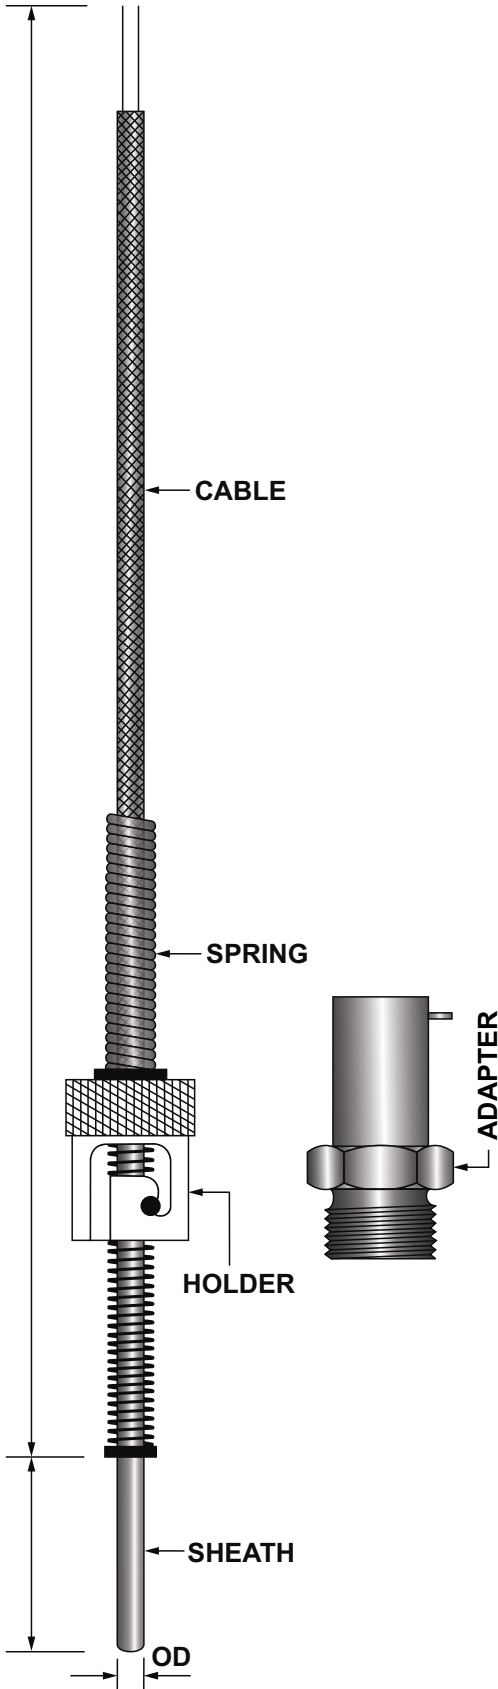

THERMOCOUPLE BAYONET (ADJUSTABLE) WITH ADAPTER

BT - 04

Element	____	K	Chromel / Alumel
		J	Iron / Constantan
		O	Consult Factory
Junction	____	GN	Grounded
		UN	Ungrounded
Temp. Range	____	Specify	
Sheath Material	____	316	SS 316
		O	Consult Factory
Tip "OD"	____	3	3mm
		4.7	4.7mm
		6	6mm
		O	Consult Factory
Tip "L"	____	Specify	
Holder (ID)	____	A	1/2"
		B	16mm
		O	Consult Factory
Adapter	____	A	1/8" BSP
		B	1/2" BSW
		C	M 12
		D	M 14
		O	Consult Factory
Type of Cable	____	A	PTFE / PTFE
		B	FG / FG / SSB
		O	Consult Factory
Length of Cable	____	Specify	
Termination	____	Refer Termination Styles Sheet	

Process Precision Instruments

101, Diamond Industrial Estate, Navghar, Vasai Road (E), Dist. Palghar - 401210, Maharashtra, India

Sales : 8208199048 / 8208141446 Support : 07498799226 / 08767395333

sales@ppiindia.net www.ppiindia.net