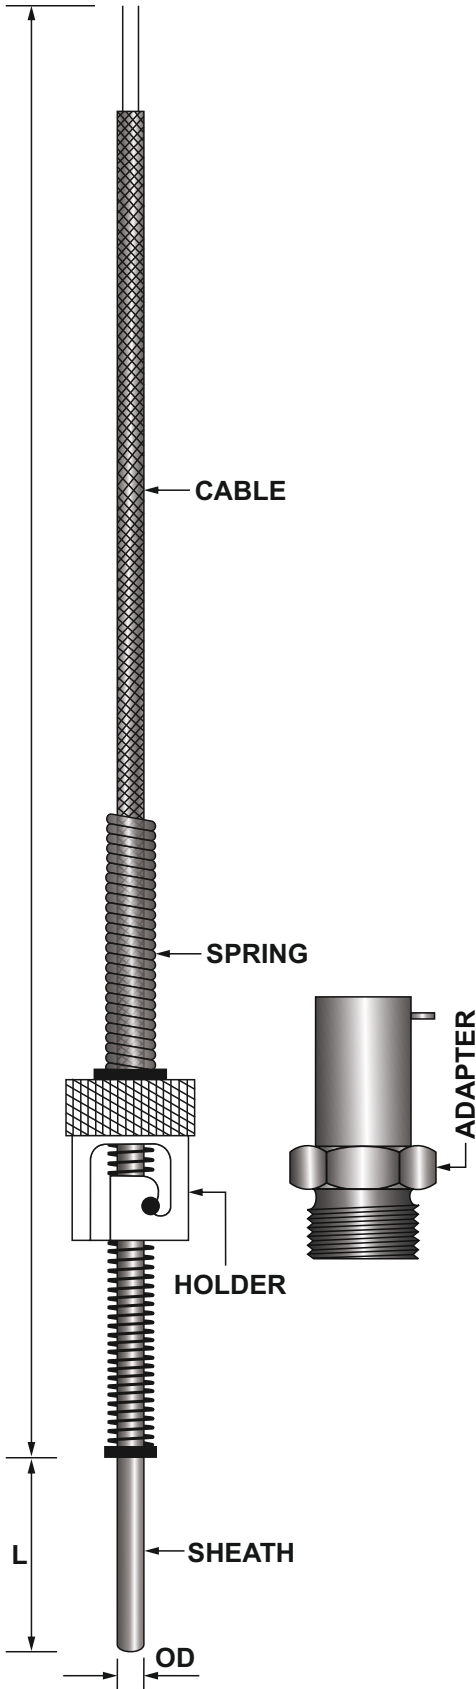

THERMOCOUPLE BAYONET (SPRING LOADED) WITH ADAPTER

BT - 02

Element	____	K	Chromel / Alumel
		J	Iron / Constantan
		O	Consult Factory
Junction	____	GN	Grounded
		UN	Ungrounded
Temp. Range	____	Specify	
Sheath Material	____	316	SS 316
		O	Consult Factory
Tip "OD"	____	3	3mm
		4.7	4.7mm
		6	6mm
		O	Consult Factory
Tip "L"	____	Specify	
Holder (ID)	____	A	1/2"
		B	16mm
		O	Consult Factory
Adapter	____	A	1/8" BSP
		B	1/2" BSW
		C	M 12
		D	M 14
		O	Consult Factory
Type of Cable	____	A	PTFE / PTFE
		B	FG / FG / SSB
		O	Consult Factory
Length of Cable	____	Specify	
Termination	____	Refer Termination Styles Sheet	

Process Precision Instruments

101, Diamond Industrial Estate, Navghar, Vasai Road (E), Dist. Palghar - 401210, Maharashtra, India

Sales : 8208199048 / 8208141446 Support : 07498799226 / 08767395333

sales@ppiindia.net www.ppiindia.net