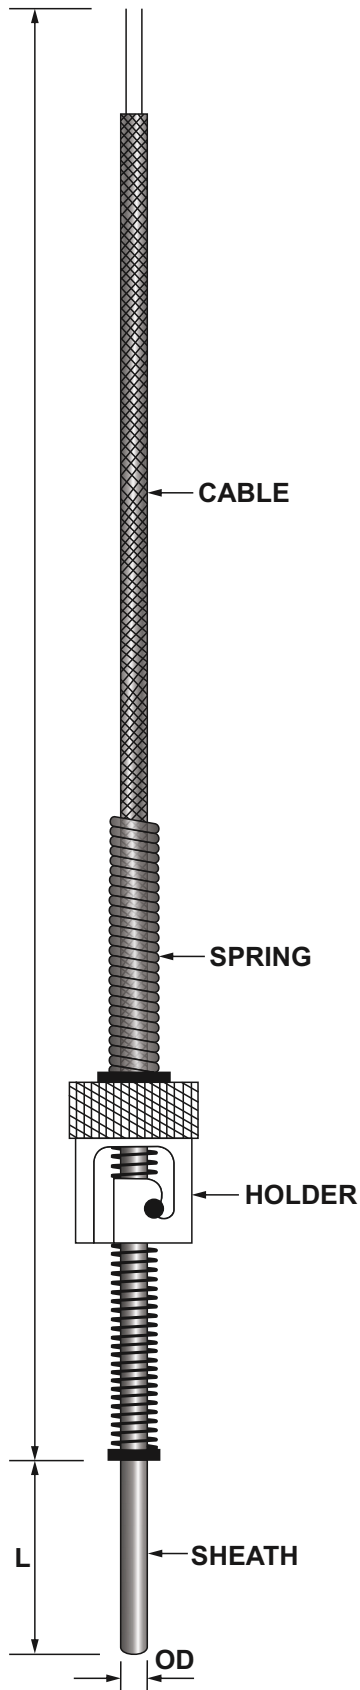

THERMOCOUPLE BAYONET (SPRING LOADED)

BT - 01

Element	____	K	Chromel / Alumel
		J	Iron / Constantan
		O	Consult Factory
Junction	____	GN	Grounded
		UN	Ungrounded
Temp. Range	____	Specify	
Sheath Material	____	316	SS 316
		O	Consult Factory
Tip "OD"	____	3	3mm
		4.7	4.7mm
		6	6mm
		O	Consult Factory
Tip "L"	____	Specify	
Holder (ID)	____	A	1/2"
		B	16mm
		O	Consult Factory
Type of Cable	____	A	PTFE / PTFE
		B	FG / FG / SSB
		O	Consult Factory
Length of Cable	____	Specify	
Termination	____	Refer Termination Styles Sheet	

Process Precision Instruments

101, Diamond Industrial Estate, Navghar, Vasai Road (E), Dist. Palghar - 401210, Maharashtra, India

Sales : 8208199048 / 8208141446 Support : 07498799226 / 08767395333

sales@ppiindia.net www.ppiindia.net