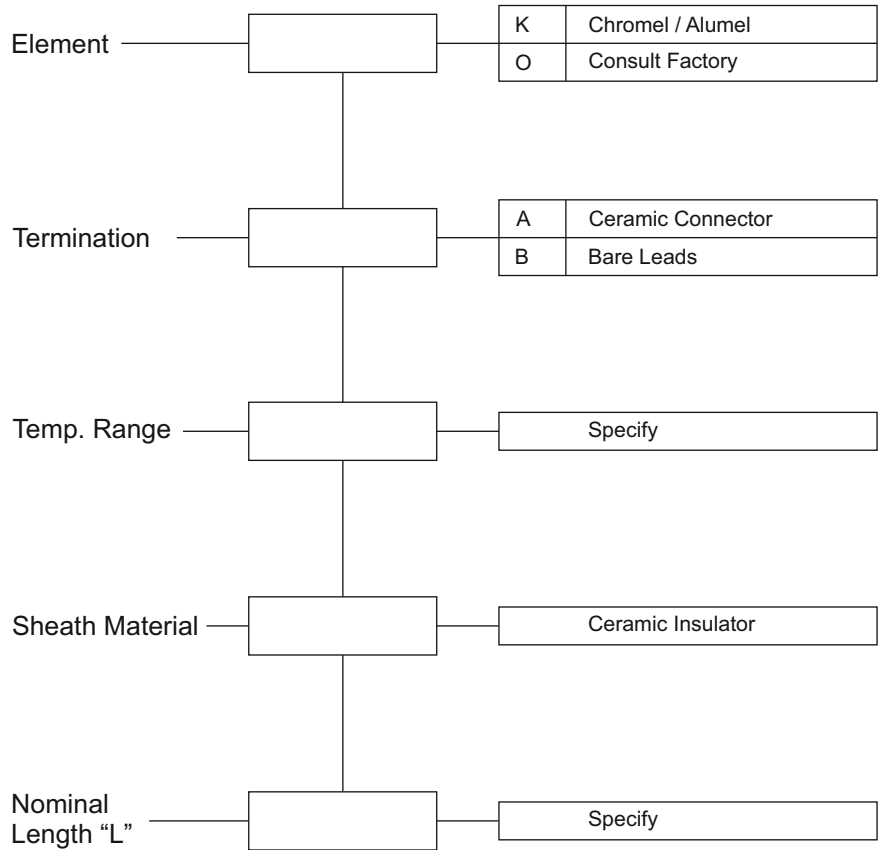

THERMOCOUPLE EXPOSED JUNCTION TYPE (BARE)

AST - 02

Process Precision Instruments

📍 101, Diamond Industrial Estate, Navghar, Vasai Road (E), Dist. Palghar - 401210, Maharashtra, India

📞 Sales : 8208199048 / 8208141446 Support : 07498799226 / 08767395333

✉ sales@ppiindia.net 🖱 www.ppiindia.net