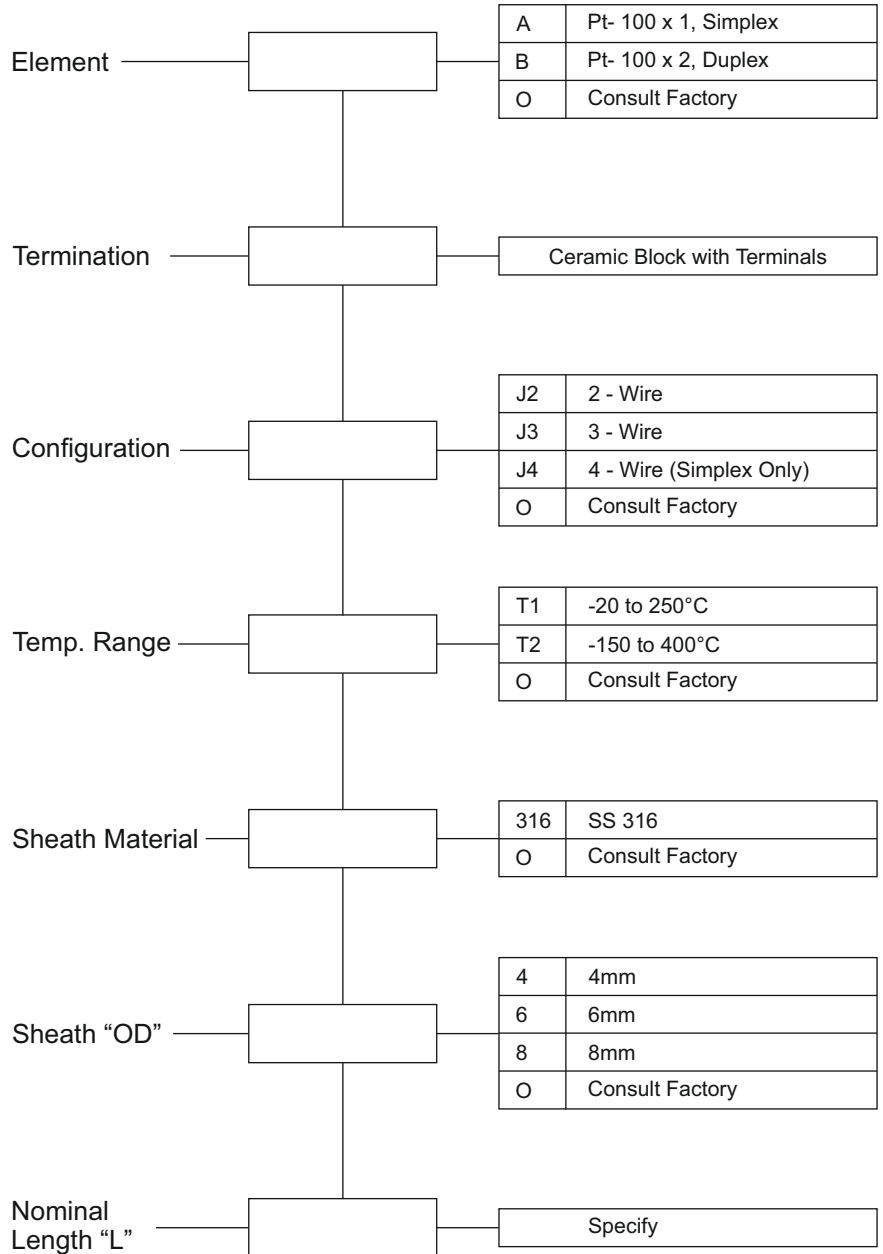

ASR - 04

Process Precision Instruments

101, Diamond Industrial Estate, Navghar, Vasai Road (E), Dist. Palghar - 401210, Maharashtra, India

Sales : 8208199048 / 8208141446 Support : 07498799226 / 08767395333

sales@ppiindia.net www.ppiindia.net