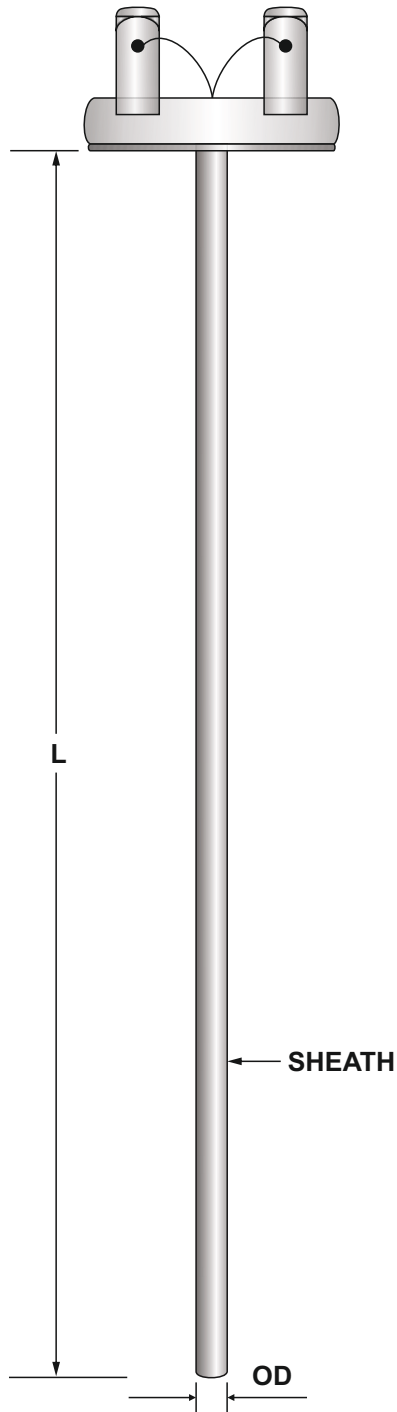

ASR - 04

Process Precision Instruments

101, Diamond Industrial Estate, Navghar, Vasai Road (E), Dist. Palghar - 401210, Maharashtra, India

Sales : 8208199048 / 8208141446 Support : 07498799226 / 08767395333

sales@ppiindia.net www.ppiindia.net