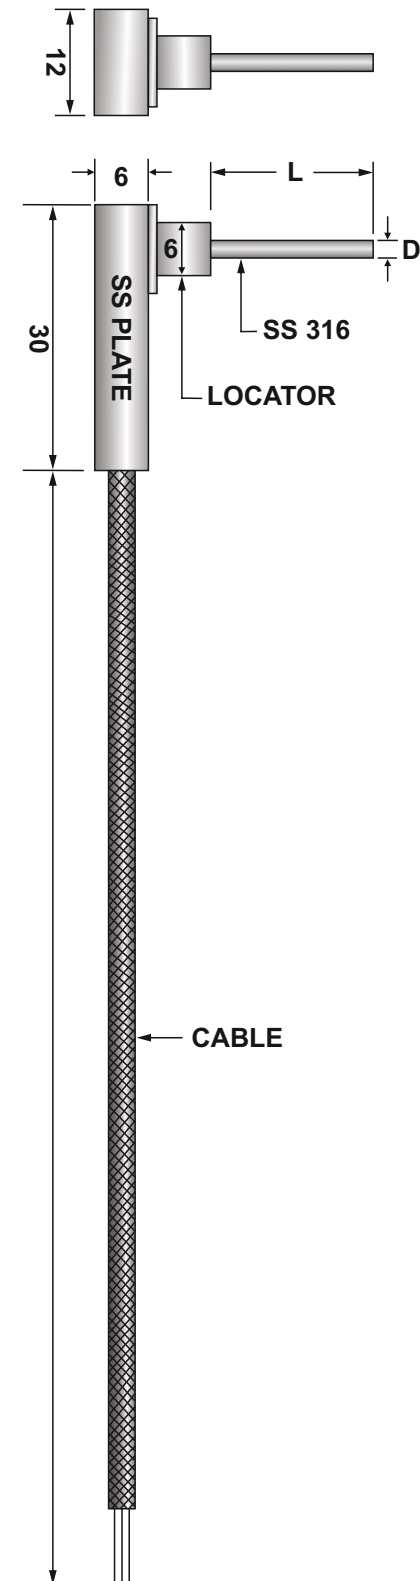

ASR - 03

Element	____	A	Pt- 100 x 1, Simplex
		O	Consult Factory
Configuration	____	J2	2 - Wire
		J3	3 - Wire
		O	Consult Factory
Temp. Range	____	T1	-20 to 250°C
		O	Consult Factory
Sheath Material	____	316	SS 316
		O	Consult Factory
Sheath "OD"	____	2	2mm
		O	Consult Factory
Type of Cable	____	A	PTFE / PTFE
		B	PTFE / FG / SSB
Length of Cable	____	Specify	
Termination	____	Refer Termination Styles Sheet	
Nominal Length "L"	____	Specify	

Process Precision Instruments

101, Diamond Industrial Estate, Navghar, Vasai Road (E), Dist. Palghar - 401210, Maharashtra, India

Sales : 8208199048 / 8208141446 Support : 07498799226 / 08767395333

sales@ppiindia.net www.ppiindia.net