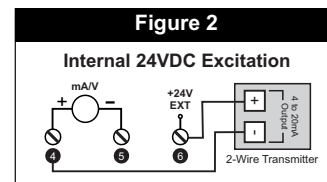

E: sales@ppiindia.net, support@ppiindia.net

Nov 2023

ELECTRICAL CONNECTIONS

SIG-351D / 352D
SIG-351T / 352T

Power Supply Connections

Output Connections

MECHANICAL DIMENSIONS

Input Connections

Models : 351D & 352D

Models : 351T & 352T

Overall Dimensions : 35(W) X 75(H) X 107(D), mm