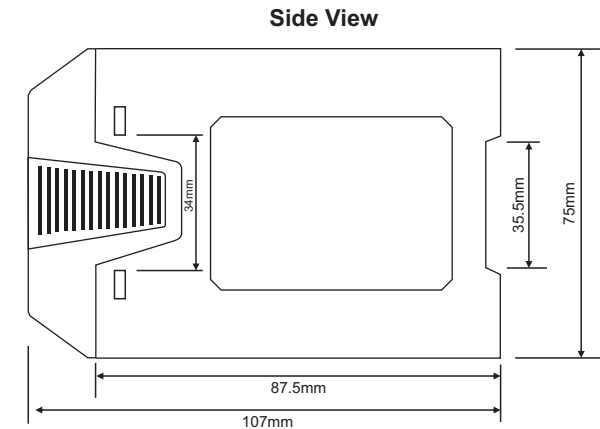

E: sales@ppiindia.net, support@ppiindia.net

Nov 2023

ELECTRICAL CONNECTIONS

SIG-351D / 352D
SIG-351T / 352T

Power Supply Connections

Output Connections

MECHANICAL DIMENSIONS

Input Connections

Models : 351D & 352D

Models : 351T & 352T

Overall Dimensions : 35(W) X 75(H) X 107(D), mm