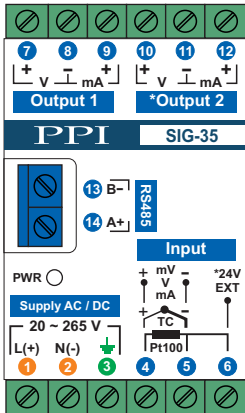

E: sales@ppiindia.net, support@ppiindia.net

Nov 2023

ELECTRICAL CONNECTIONS

SIG-351D / 352D
SIG-351T / 352T

Power Supply Connections

Output Connections

MECHANICAL DIMENSIONS

Input Connections

Models : 351D & 352D

Models : 351T & 352T

Overall Dimensions : 35(W) X 75(H) X 107(D), mm