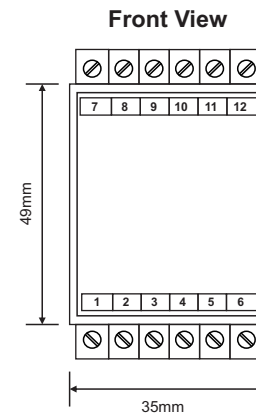

E: sales@ppiindia.net, support@ppiindia.net

Nov 2023

ELECTRICAL CONNECTIONS

SIG-351D / 352D
SIG-351T / 352T

Power Supply Connections

Output Connections

MECHANICAL DIMENSIONS

Input Connections

Models : 351D & 352D

Models : 351T & 352T

Overall Dimensions : 35(W) X 75(H) X 107(D), mm