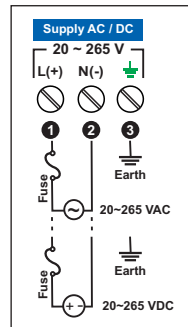

E: sales@ppiindia.net, support@ppiindia.net

Nov 2023

ELECTRICAL CONNECTIONS

SIG-351D / 352D
SIG-351T / 352T

Power Supply Connections

Output Connections

MECHANICAL DIMENSIONS

Input Connections

Models : 351D & 352D

Models : 351T & 352T

Overall Dimensions : 35(W) X 75(H) X 107(D), mm