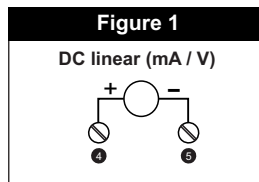

E: sales@ppiindia.net, support@ppiindia.net

Nov 2023

ELECTRICAL CONNECTIONS

SIG-351D / 352D
SIG-351T / 352T

Power Supply Connections

Output Connections

MECHANICAL DIMENSIONS

Input Connections

Models : 351D & 352D

Models : 351T & 352T

Overall Dimensions : 35(W) X 75(H) X 107(D), mm