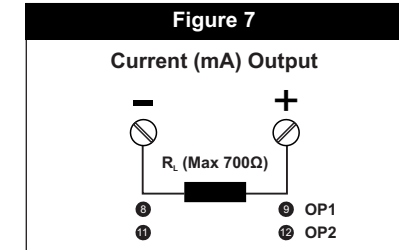

E: sales@ppiindia.net, support@ppiindia.net

Nov 2023

ELECTRICAL CONNECTIONS

SIG-351D / 352D
SIG-351T / 352T

Power Supply Connections

Output Connections

MECHANICAL DIMENSIONS

Input Connections

Models : 351D & 352D

Models : 351T & 352T

Overall Dimensions : 35(W) X 75(H) X 107(D), mm