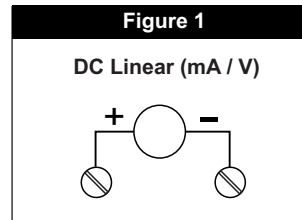

Input Connections