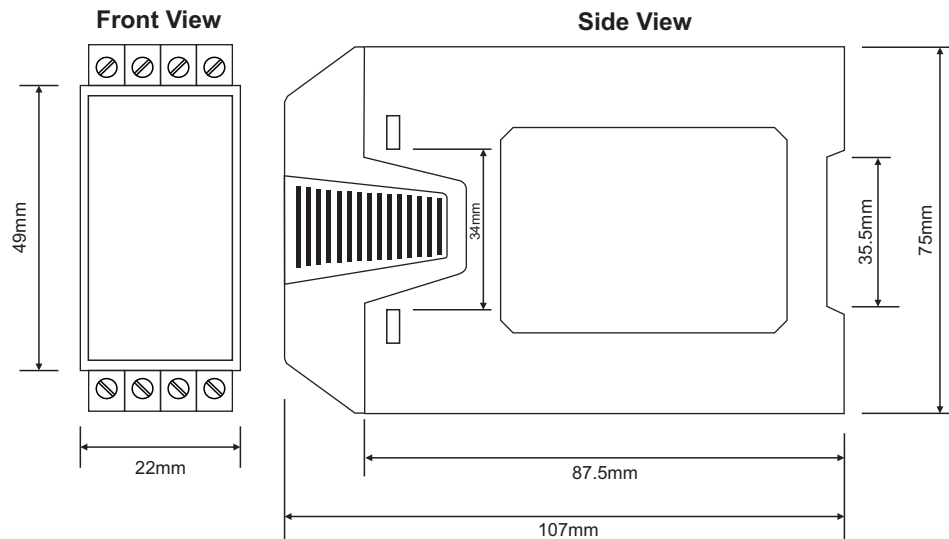

### Power Supply Connections

### Input Connections

## MECHANICAL DIMENSIONS

Overall Dimensions : 22(W) X 75(H) X 107(D), mm