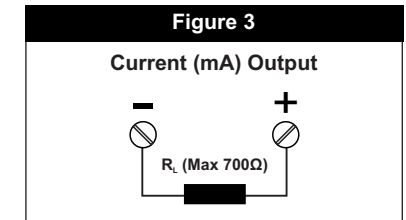

## ELECTRICAL CONNECTIONS

SIG-221D

## MECHANICAL DIMENSIONS

Overall Dimensions : 22(W) X 75(H) X 107(D), mm