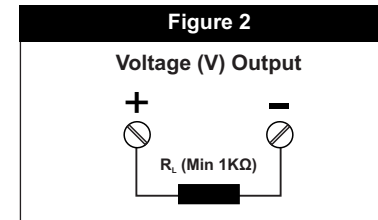

## ELECTRICAL CONNECTIONS

SIG-221D

### Power Supply Connections

## MECHANICAL DIMENSIONS

Overall Dimensions : 22(W) X 75(H) X 107(D), mm