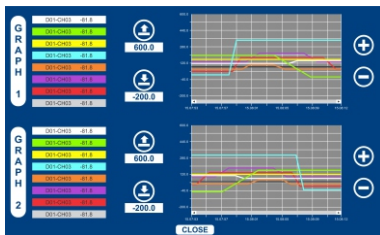

21 CFR Compliant PC Software

7" Color Touch Screen 30,000 Records Storage Capacity

8 to 48 Universal Process Channels

Simultaneous Dual Online Graph View Up to 8 Channels Each

User Configurable Device & Channel Names

No	Name	Skip	No	Name	Skip
1	D01-CH01		9	D01-CH09	
2	D01-CH02		10	D01-CH10	
3	D01-CH03		11	D01-CH11	
4	D01-CH04		12	D01-CH12	
5	D01-CH05		13	D01-CH13	
6	D01-CH06		14	D01-CH14	
7	D01-CH07		15	D01-CH15	
8	D01-CH08		16	D01-CH16	

Data Logging Unit Features

- Data Logging System Comprises a Central 7" Touch Panel User Interface Module & One or More 8/16 Channel Process Interface Modules
- Universal Input for Each Channel (Thermocouple / RTD / mV / V / mA)
- User Programmable Names for Each Channel
- Date / Time Stamped Recording of Process Values & Alarms
- Event Generated Records : Alarm Toggle, RTC Change, Recording Interval Change & Power-On
- Large Data Storage Capacity
- Single / Multiple Channel Online Graph View
- User Selectable Home Screen for 8 / 16 / 24 / 48 Channel Simultaneous View with Color Change for Alarm Indication