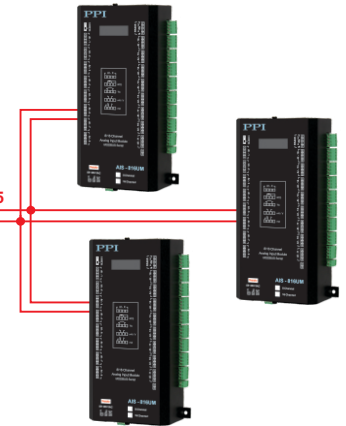

21 CFR Compliant PC Software

7" Color Touch Screen 30,000 Records Storage Capacity

8 to 48 Universal Process Channels

Simultaneous Dual Online Graph View Up to 8 Channels Each

User Configurable Device & Channel Names

No	Name	Skip	No	Name	Skip
1	D01-CH01		9	D01-CH09	
2	D01-CH02		10	D01-CH10	
3	D01-CH03		11	D01-CH11	
4	D01-CH04		12	D01-CH12	
5	D01-CH05		13	D01-CH13	
6	D01-CH06		14	D01-CH14	
7	D01-CH07		15	D01-CH15	
8	D01-CH08		16	D01-CH16	

All Channels Common Configuration: NO YES

User Friendly Parameter Settings

Channel	D01-CH06	Skip?	Copy From	2
CONFIGURATION	Type: TC J	Type: NONE	Type: NONE	
Resolution: 0.1	Setpoint: 0.0	Setpoint: 0.0		
Unit: °C	Hysteresis: 0.0	Hysteresis: 0.0		
Offset: 0.0	Inhibit: Yes/No	Inhibit: Yes/No		
Signal Low: 0.0	ALARM-3	ALARM-4		
Signal High: 0.0	Type: NONE	Type: NONE		
Range Low: 0.0	Setpoint: 0.0	Setpoint: 0.0		
Range High: 0.0	Hysteresis: 0.0	Hysteresis: 0.0		
Bottom Clip: 0.0	Inhibit: Yes/No	Inhibit: Yes/No		
Top Clip: 0.0				

Data Logging Unit Features

- Data Logging System Comprises a Central 7" Touch Panel User Interface Module & One or More 8/16 Channel Process Interface Modules
- Universal Input for Each Channel (Thermocouple / RTD / mV / V / mA)
- User Programmable Names for Each Channel
- Date / Time Stamped Recording of Process Values & Alarms
- Event Generated Records : Alarm Toggle, RTC Change, Recording Interval Change & Power-On
- Large Data Storage Capacity
- Single / Multiple Channel Online Graph View
- User Selectable Home Screen for 8 / 16 / 24 / 48 Channel Simultaneous View with Color Change for Alarm Indication