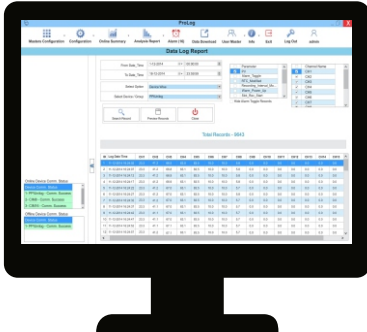

21 CFR Compliant PC Software

7" Color Touch Screen 30,000 Records Storage Capacity

8 to 48 Universal Process Channels

Simultaneous Dual Online Graph View Up to 8 Channels Each

User Configurable Device & Channel Names

No	Name	Skip	No	Name	Skip
1	D01-CH01		9	D01-CH09	
2	D01-CH02		10	D01-CH10	
3	D01-CH03		11	D01-CH11	
4	D01-CH04		12	D01-CH12	
5	D01-CH05		13	D01-CH13	
6	D01-CH06		14	D01-CH14	
7	D01-CH07		15	D01-CH15	
8	D01-CH08		16	D01-CH16	

Data Logging Unit Features

- Data Logging System Comprises a Central 7" Touch Panel User Interface Module & One or More 8/16 Channel Process Interface Modules
- Universal Input for Each Channel (Thermocouple / RTD / mV / V / mA)
- User Programmable Names for Each Channel
- Date / Time Stamped Recording of Process Values & Alarms
- Event Generated Records : Alarm Toggle, RTC Change, Recording Interval Change & Power-On
- Large Data Storage Capacity
- Single / Multiple Channel Online Graph View
- User Selectable Home Screen for 8 / 16 / 24 / 48 Channel Simultaneous View with Color Change for Alarm Indication

PC Software (ProLog) Features

- Supports Multiple Data Logging Units
- Programmable Channel Naming & Grouping
- Online Display in Tabular & Graphical Forms
- Multi-Level Password Protected Access
- Automatic Periodic Uploading of Off-Line Records
- Auto / Manual Backup Facility with Archiving
- Data Log Reports for User Selected Parameters & Channels with Configurable Title, Header & Footer
- Data Log Report, Alarm Log Report, History Graph & Audit Trail Report in PDF & EXCEL Formats
- Audit Trail History of Critical Events & User Actions