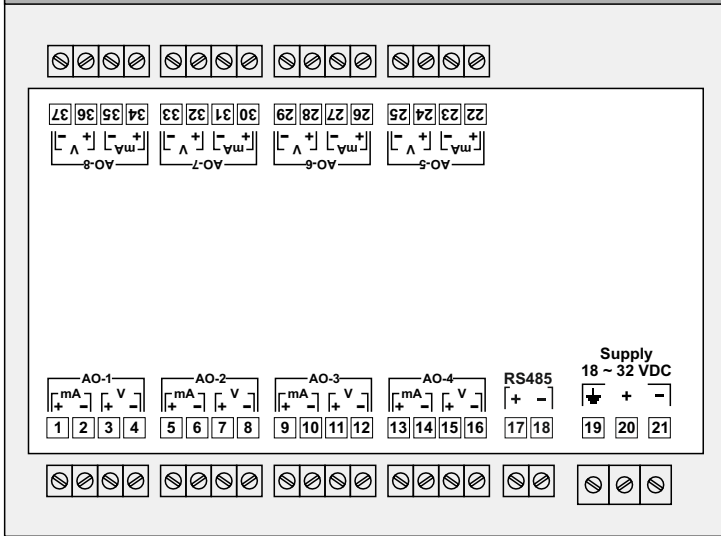

AOMS-4U AOMS-8U

4 / 8 Channel DIN-Rail Analog Output Module
MODBUS over RS485 Serial Interface

Operation Manual

This brief manual is primarily meant for quick reference to wiring connections and parameter searching. For more details on operation and application; please log on to www.ppiindia.net

ELECTRICAL CONNECTIONS

ANALOG OUTPUT CHANNELS

OVERALL DIMENSION

FRONT PANEL & CONFIGURATION MODE

101, Diamond Industrial Estate, Navghar, Vasai Road (E), Dist. Palghar-401 210.
Contact No. Sales : 8208199048 / 8208141446 Support : 07498799226 / 08767395333
E: sales@ppiindia.net, support@ppiindia.net