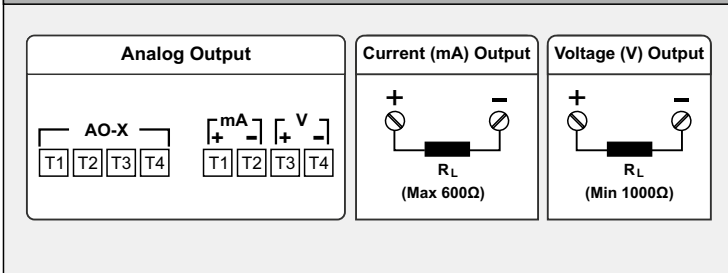

ANALOG OUTPUT CHANNELS