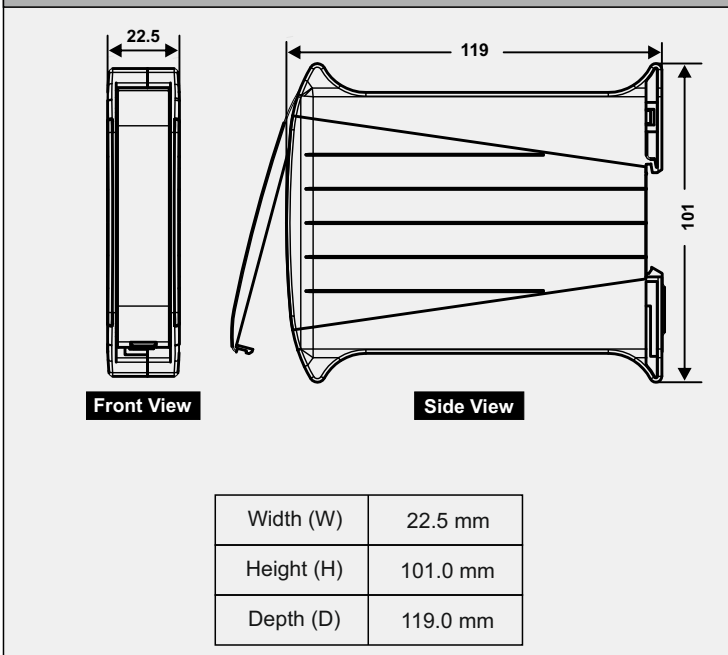

AOMS-4U AOMS-8U

4 / 8 Channel DIN-Rail Analog Output Module
MODBUS over RS485 Serial Interface

Operation Manual

This brief manual is primarily meant for quick reference to wiring connections and parameter searching. For more details on operation and application; please log on to www.ppiindia.net

ELECTRICAL CONNECTIONS

ANALOG OUTPUT CHANNELS

OVERALL DIMENSION

FRONT PANEL & CONFIGURATION MODE

101, Diamond Industrial Estate, Navghar, Vasai Road (E), Dist. Palghar-401 210.
Contact No. Sales : 8208199048 / 8208141446 Support : 07498799226 / 08767395333
E: sales@ppiindia.net, support@ppiindia.net