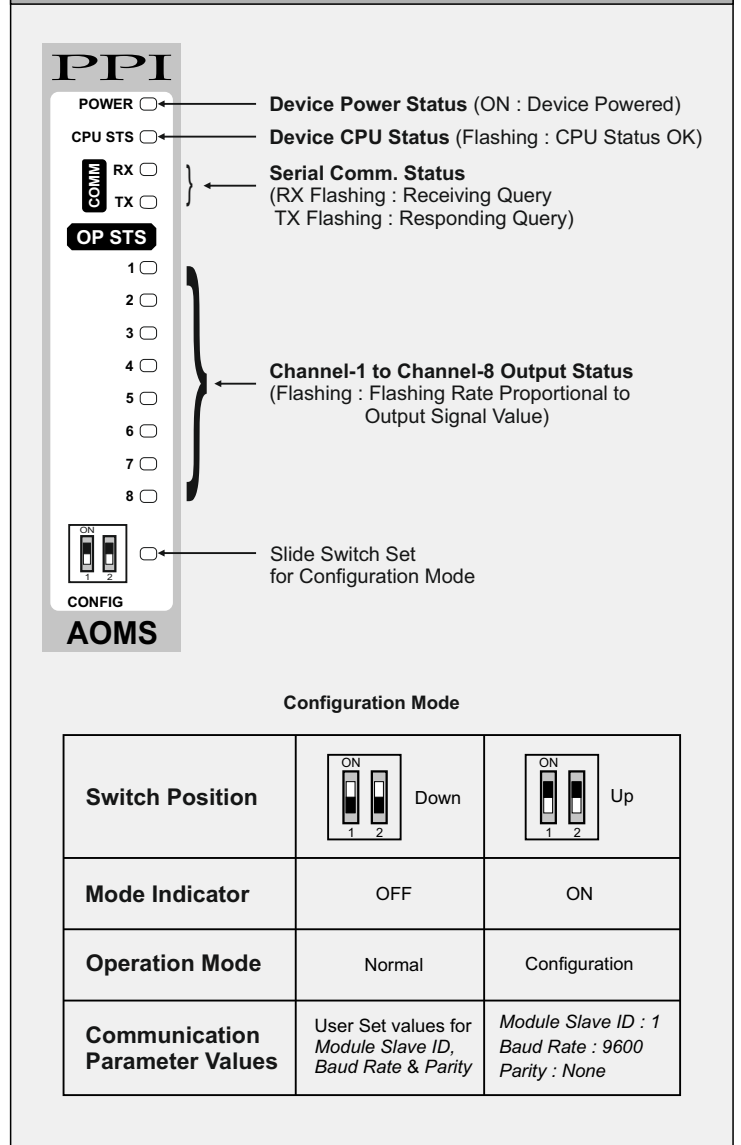

FRONT PANEL & CONFIGURATION MODE

101, Diamond Industrial Estate, Navghar, Vasai Road (E), Dist. Palghar-401 210.
Contact No. Sales : 8208199048 / 8208141446 Support : 07498799226 / 08767395333
E: sales@ppiindia.net, support@ppiindia.net